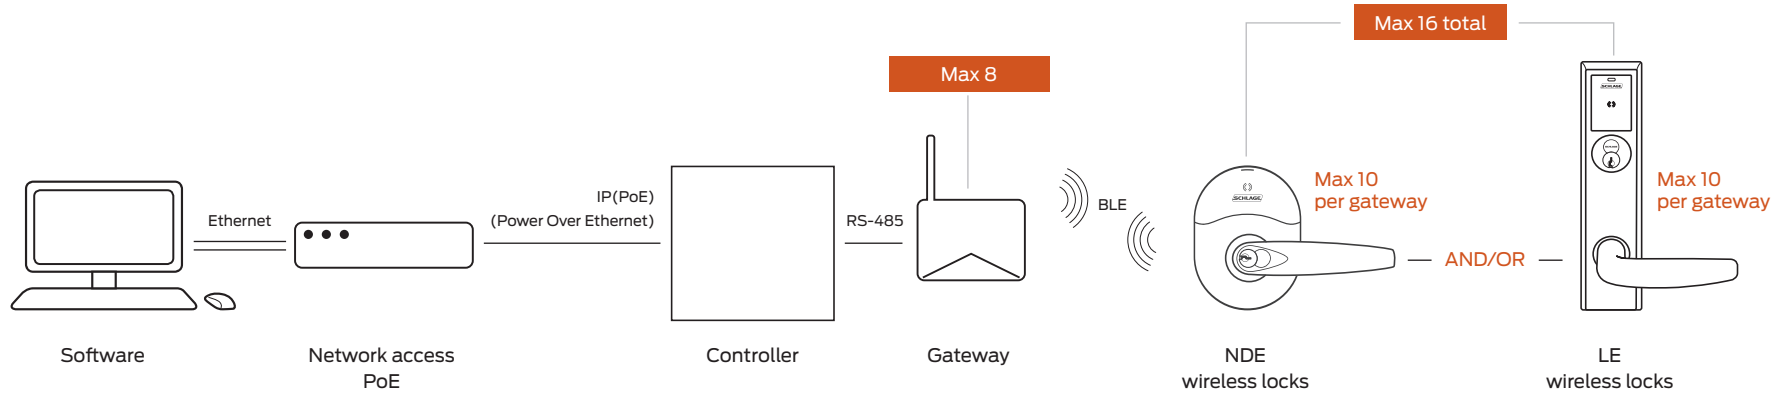

Gateway IP(PoE) integration for NDE and LE wireless locks

Gateway communication range up to 30' in typical building environments; a detailed site survey is recommended.