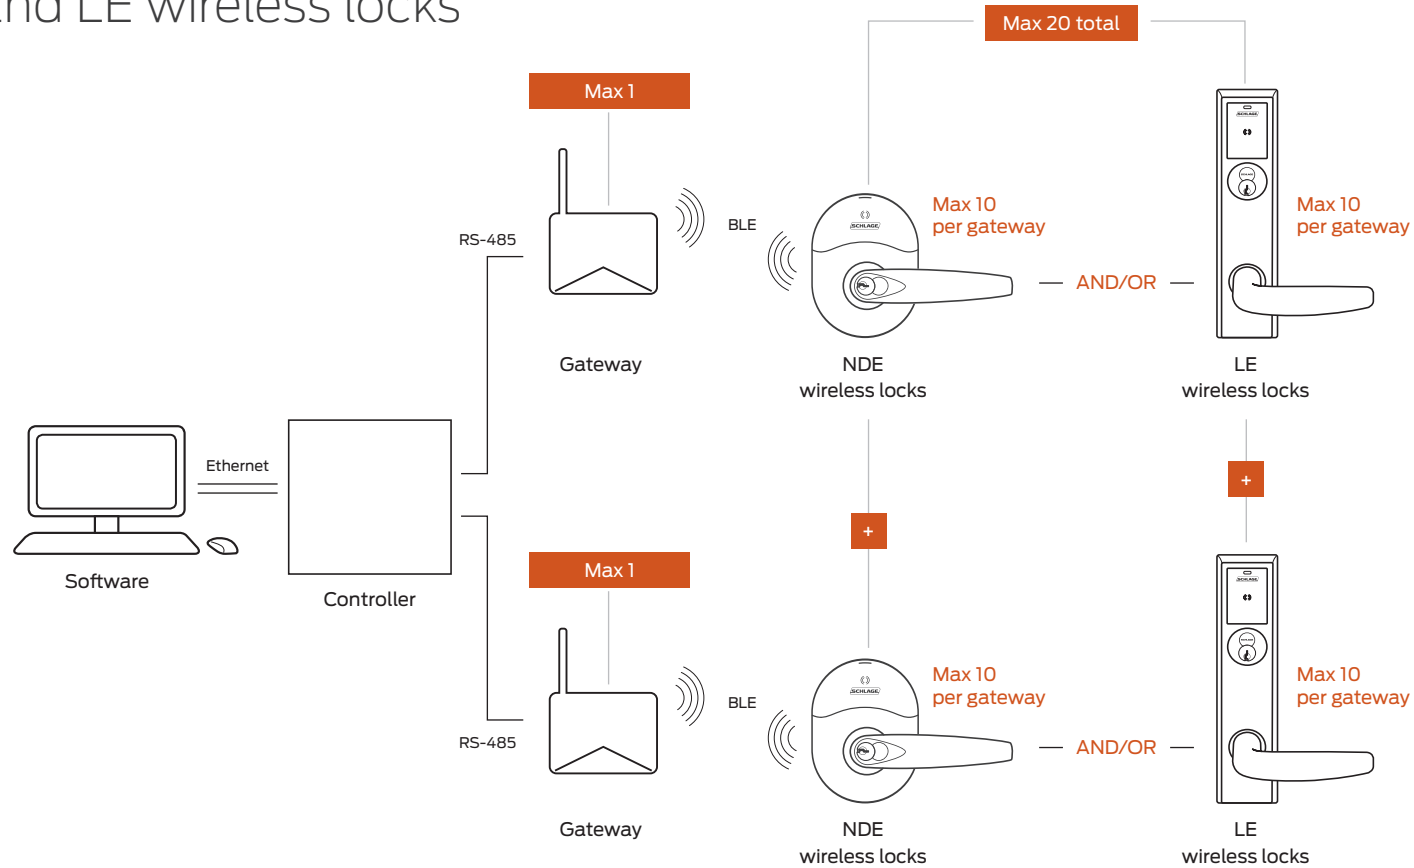

Gateway (RS-485) integration for NDE and LE wireless locks

Although not specifically addressed on this document, AD Series locks are also supported. See separate AD Series integration for details.

Gateway communication range up to 30' in typical building environments; a detailed site survey is recommended.