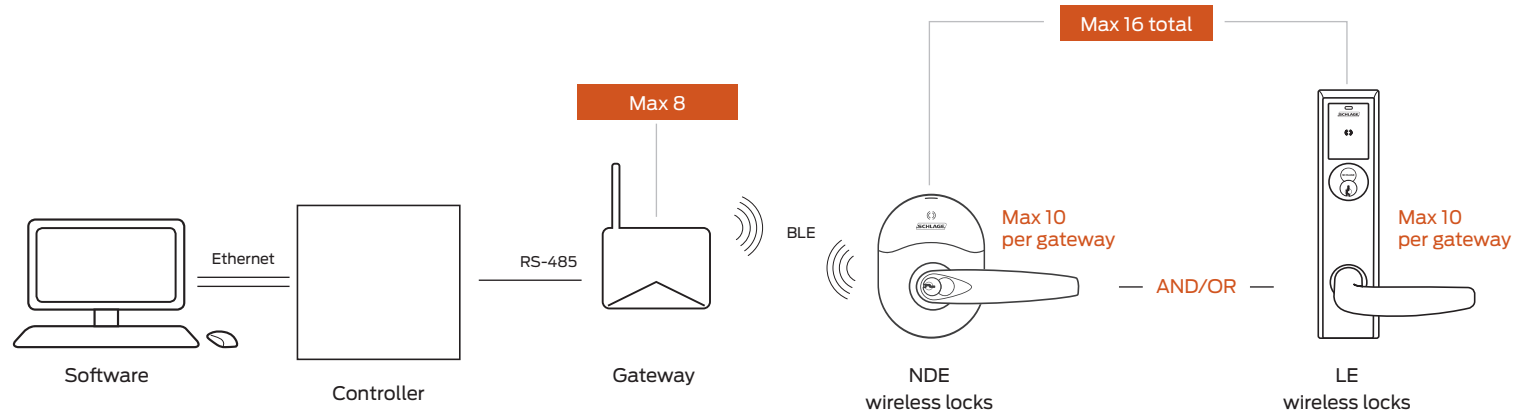

Gateway (RS-485) integration for NDE and LE wireless locks

Although not specifically addressed on this document, AD Series locks are also supported. See separate AD Series integration for details.

Gateway communication range up to 30' in typical building environments; a detailed site survey is recommended.