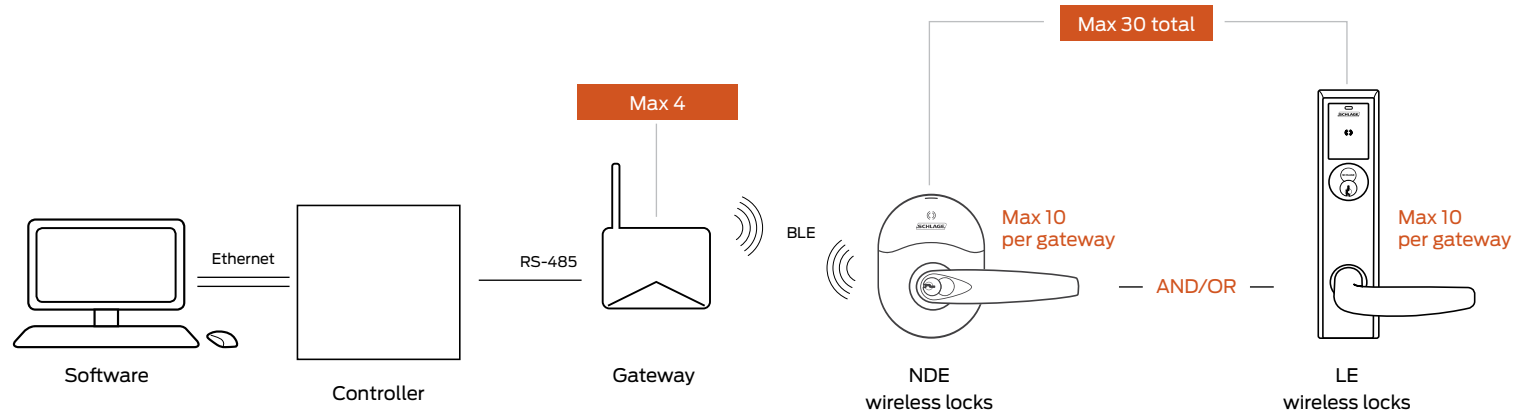

Gateway (RS-485) integration for NDE and LE wireless locks

Although not specifically addressed on this document, AD Series locks are also supported. See separate AD Series integration for details.

Gateway communication range up to 30' in typical building environments; a detailed site survey is recommended.