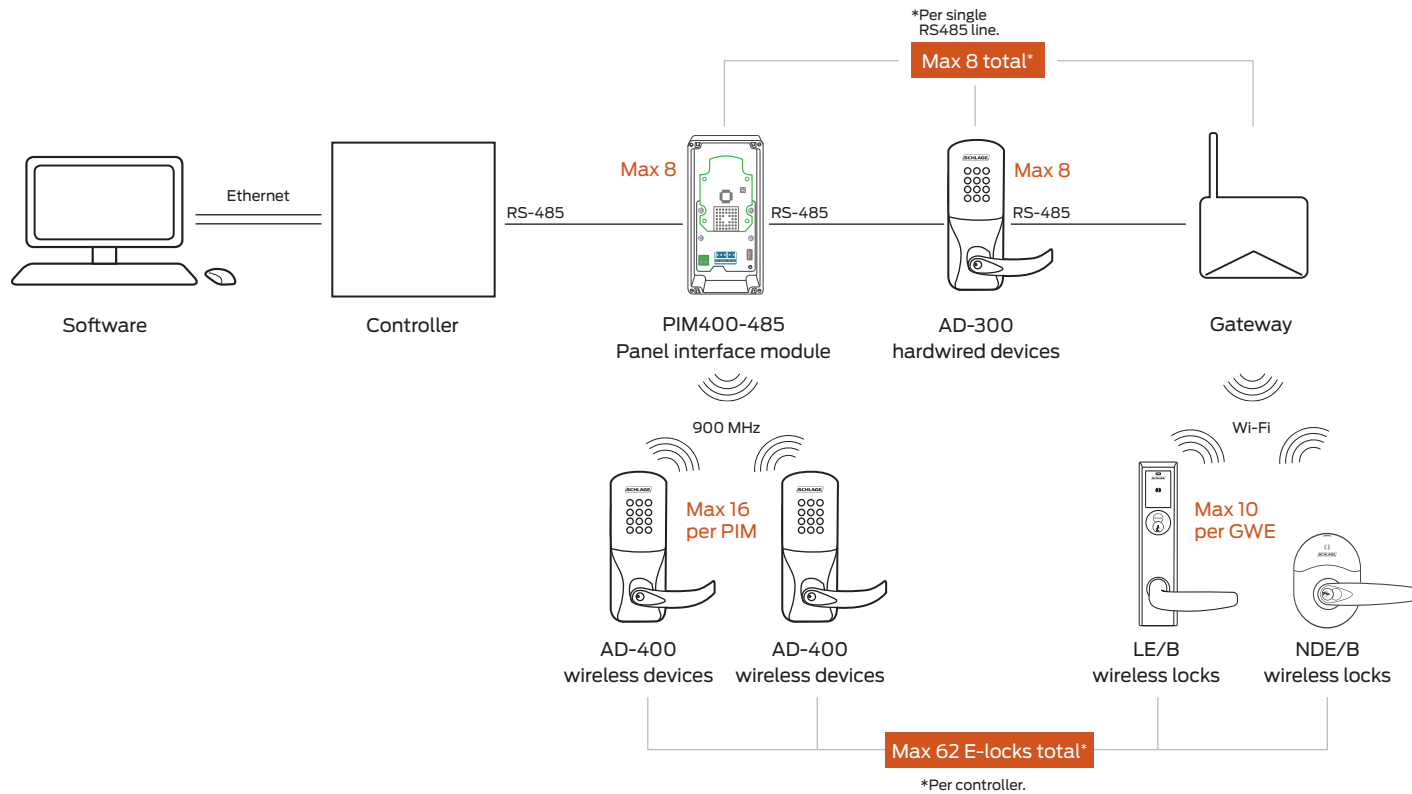

# RS-485 integration for AD-300 hardwired and AD-400, NDE and LE wireless devices

Gateway communication range up to 30' in typical building environments; a detailed site survey is recommended.

AD-400 wireless range up to 200' in typical building construction, up to 1000' line of sight.