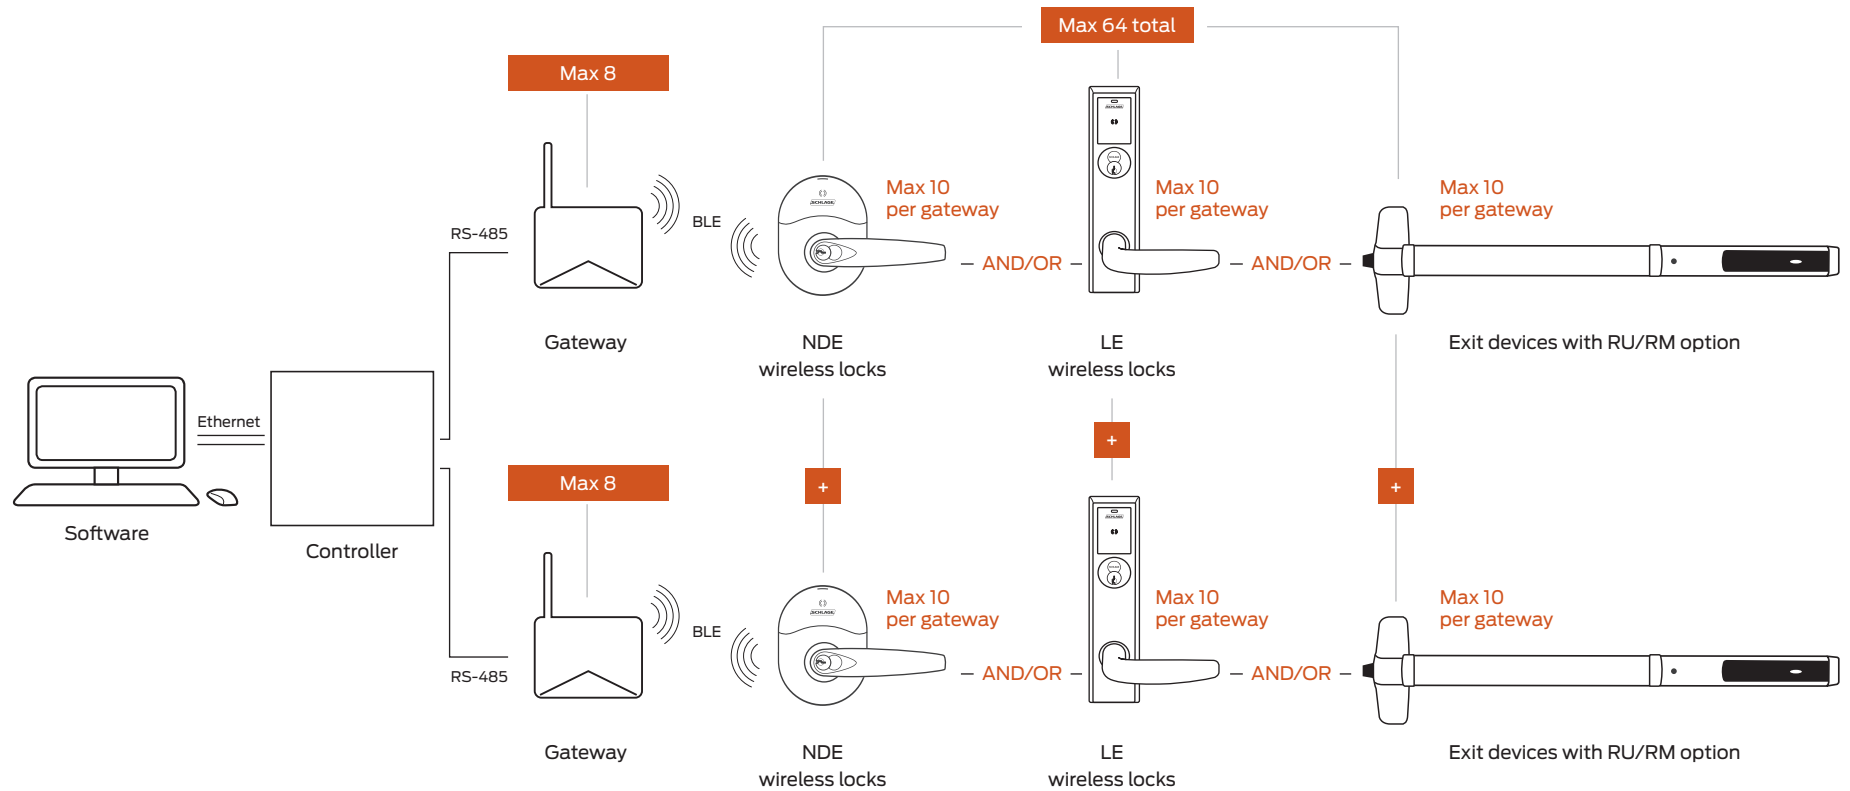

# Gateway (RS-485) integration for NDE, LE wireless locks and RU RM exit devices

Gateway communication range up to 30' in typical building environments; a detailed site survey is recommended.