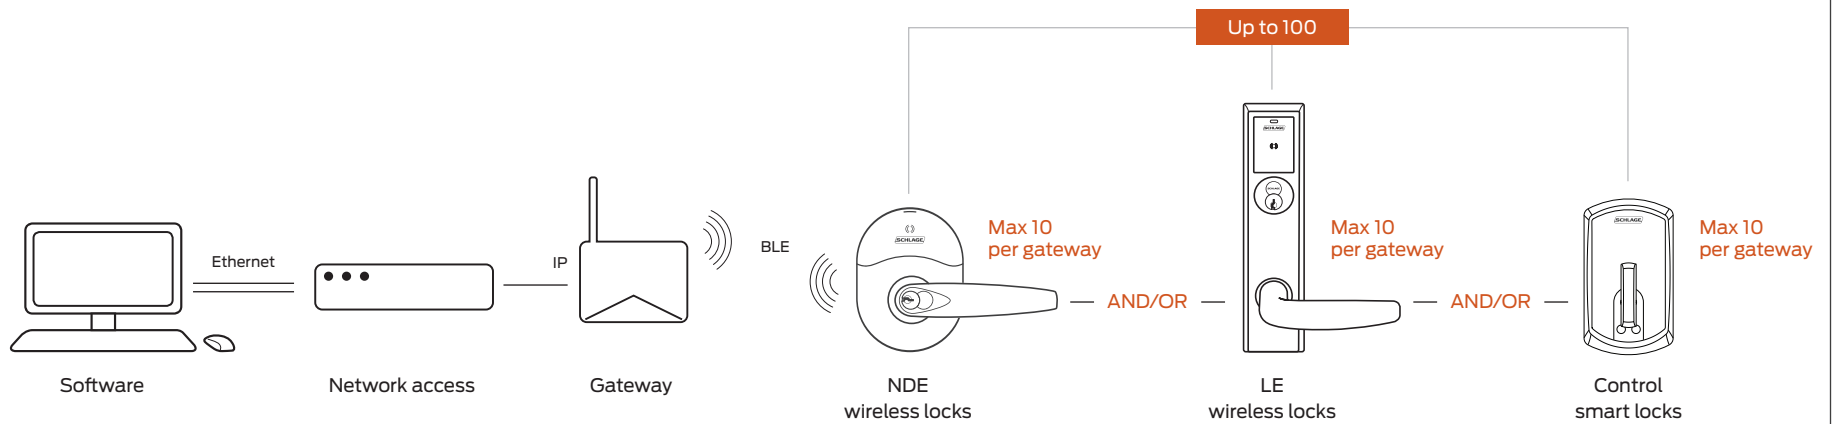

Gateway IP(PoE) integration for NDE, LE and Control wireless locks

Gateway communication range up to 30' in typical building environments; a detailed site survey is recommended.