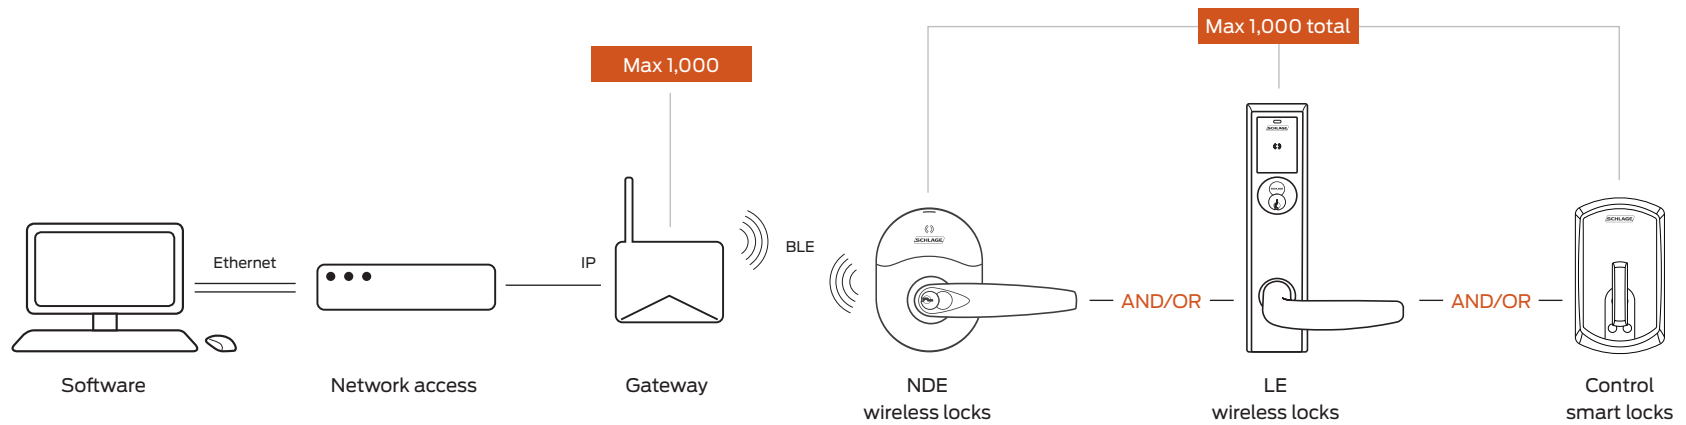

Gateway IP(PoE) integration for NDE, LE and Control wireless locks

Gateway communication range up to 30' in typical building environments; a detailed site survey is recommended.