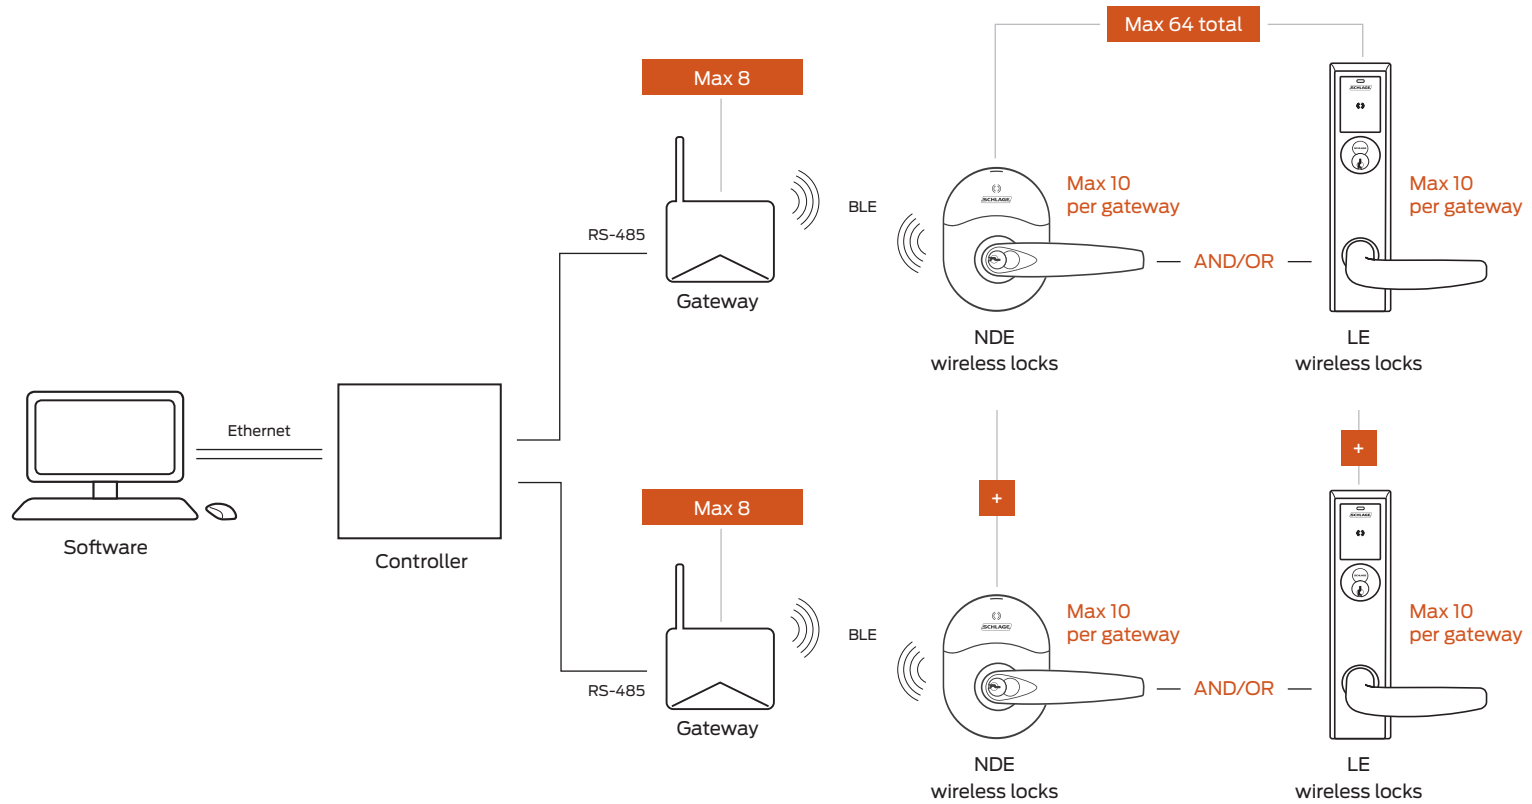

Gateway (RS-485) integration for NDE and LE wireless locks

Gateway communication range up to 30' in typical building environments; a detailed site survey is recommended.