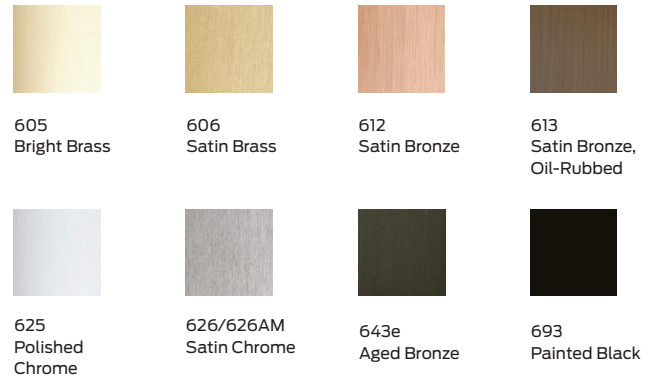

Finish options

AM = Antimicrobial

Certifications

- ANSI/BHMA A156.3 2014 Grade 1 certified
- ANSI/UL 10C (fire-rated only)
- ANSI/UL 305
- CAN/ULC-S104 (fire-rated only)
- CAN/ULC-S132

Looking for more details?

Scan the QR code to learn more about the 88 Series cross bar exit device or connect with an Allegion team member.