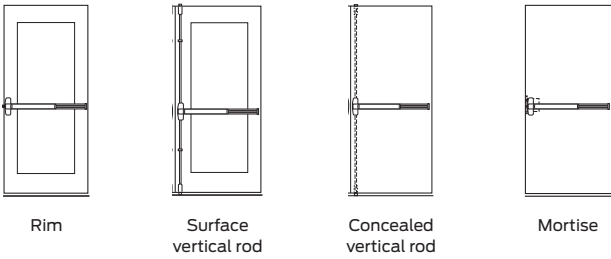

- Available in 3' and 4' lengths that are field sizeable for single and double door applications
- Ideal for traditional or classic aesthetic applications

Vertical markets

Restaurants

Higher education

Traffic and duty

Traffic

Duty

Stile width

Wide

Device types

Options

- Crossbar options
- RX switch
- Electric unlocking

Trim options