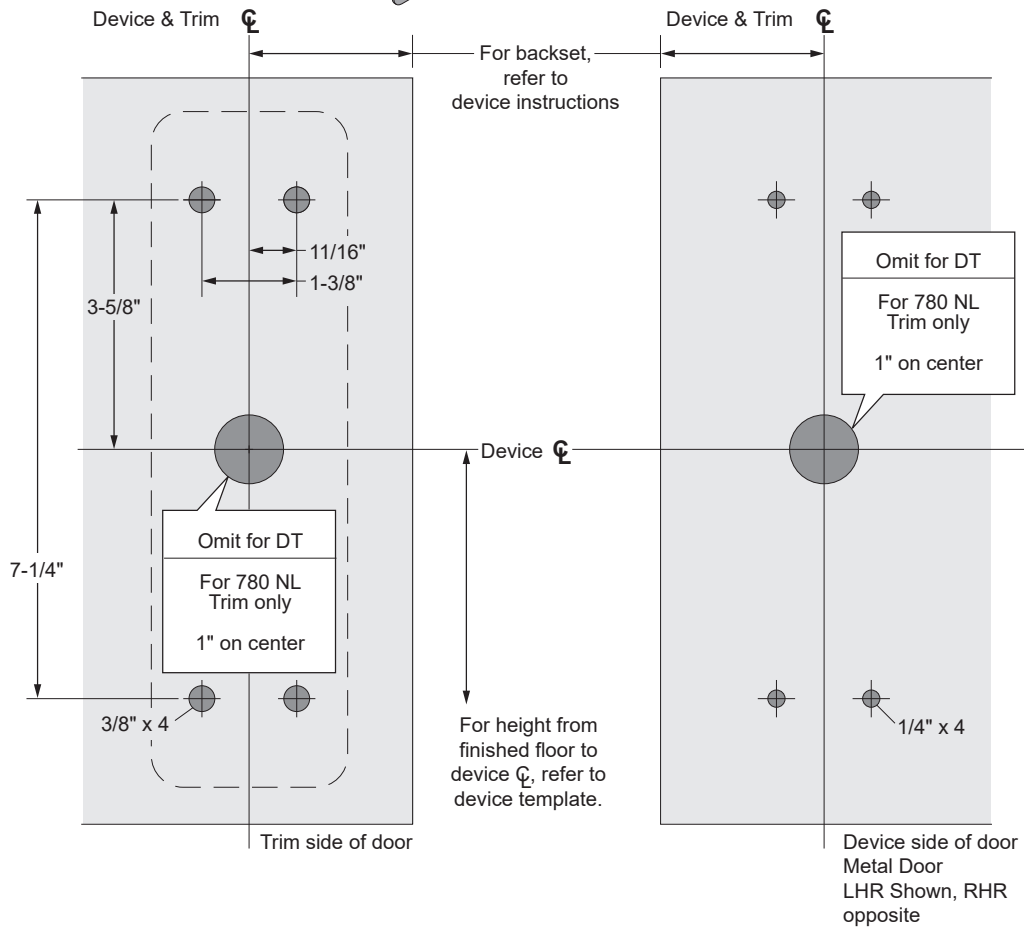

# VON DUPRIN®

780 Trims

Installation Instructions

780L-NL

780L-DT

## 1 Prepare Door (LHR Shown)

Use plastic template from device package if available.

**2** For NL Functions Only, Install Cylinder

**3** If Necessary, Reverse Handing