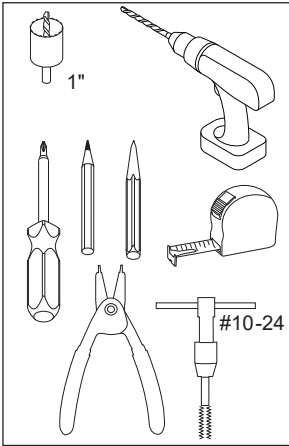

48005149

780L-NL 780L-DT

VON DUPRIN®

780 Trims

Installation Instructions

780L-NL