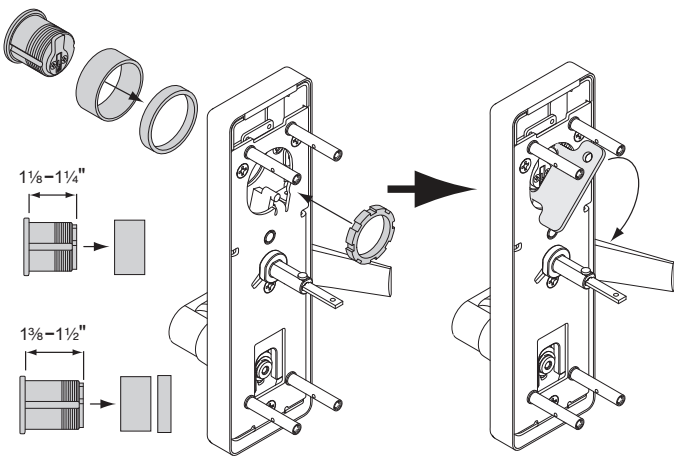

# VON DUPRIN®

780 Trims

Installation Instructions

780L-NL

780L-DT

## 1 Prepare Door (LHR Shown)

Use plastic template from device package if available.

**2** For NL Functions Only, Install Cylinder

**3** If Necessary, Reverse Handing