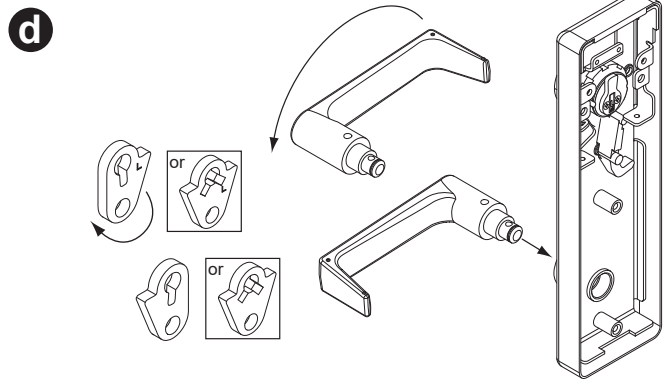

# VON DUPRIN®

780 Trims

Installation Instructions

780L-NL

780L-DT

## 1 Prepare Door (LHR Shown)

Use plastic template from device package if available.

**2** For NL Functions Only, Install Cylinder

**3** If Necessary, Reverse Handing