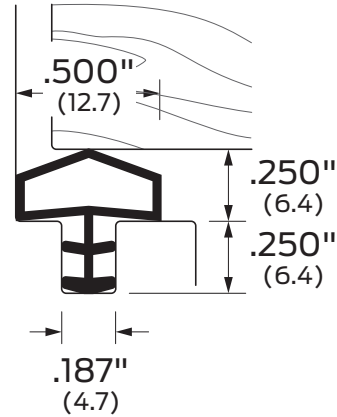

2720 Tobey Drive, Indianapolis, IN 46219
Tel 1-877-671-7011 ■ Fax 800-851-0000
Zero.Customer.Support@allegion.com
www.zerointernational.com

Part No:

8810S

Part description:

Kerf frame weatherstripping

Notes:

Provided by:

Customer name:

Job no:

Date:

Image may not be shown to scale

Certifications:

Fire rated-UL10c

ANSI/BHMA:

8810S

ROE186

Finishes:

BK Black

WH White